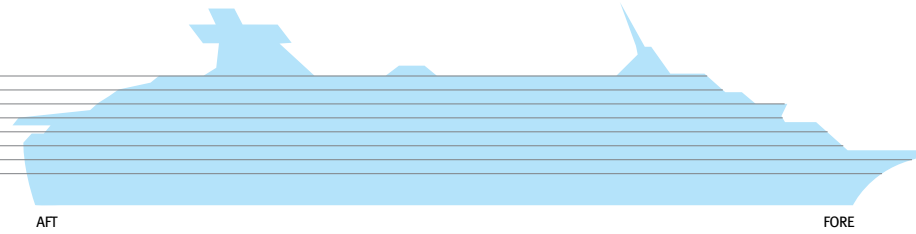

LOUIS Olympia

DECK 10 - COMPASS
DECK 9 - SUN
DECK 8 - BRIDGE
DECK 7 - PROMENADE
DECK 6 - UPPER
DECK 5 - CABARET
DECK 4 - MAIN
DECK 3 - A
DECK 2 - B

IC Inside Cabin

SJ Junior Suite

SG Grand Suite

Deck Places to eat

9	Swimming Pools
8	Saunas - Gym
7	Kid's Club
5	Video Arcade - Beauty Salon
4	Reception - Destination Services - Library - Duty Free & Travel Value Shop - Internet Corner
1	Medical Centre

Category	Deck		Number of cabins
Inside Cabins			
IA	2/3	2 lower beds, 3rd/4th berth, bathroom with shower	36
IB	2	2 lower beds, 3rd/4th berth, bathroom with shower	78
IC	3	2 lower beds, 3rd/4th berth, bathroom with shower	85
ID	4	2 lower beds bathroom with shower	39
IE	5	2 lower beds bathroom with shower	34
IF	6	2 lower beds bathroom with shower	34
Outside Cabins			
XA	2/3	2 lower beds, 3rd berth, bathroom with shower	68
XB	2	2 lower beds, 3rd berth, bathroom with shower	92
XC	3	2 lower beds, 3rd berth, bathroom with shower	94
XD	4	2 lower beds, 3rd berth, bathroom with shower	52
XE	5	2 lower beds bathroom with shower	42
XF	6	2 lower beds bathroom with shower	40
Suites			
SJ Junior Suite	7	2 lower beds or matrimonial, sofa bed, bathroom with bathtub or shower	21
SB Balcony Suite	9	Matrimonial bed, sofa bed, bathroom with bathtub, balcony	7
SG Grand Suite	9	Matrimonial bed, sofa bed, bathroom with bathtub and shower, balcony	2

Deck plans and cabins' layouts are given purely as a guide. Size and layout may vary within the same category. Some cabins in SJ category might have partially obstructed view.

SHIP SPECIFICATIONS

Tonnage	37,584
Length	214.88 m
Breadth	28.4 m
Draught	7 m
Cruising Speed	19 knots
Passenger Decks	10
Elevators	7
Stabilizers	YES
Electric Current	110v
Classification Society	Det Norske Veritas