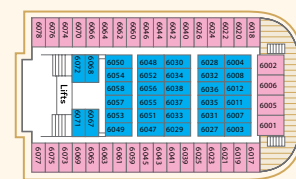

Deck plans and cabins' layouts are given purely as a guide. Size and layout may vary within the same category. Some cabins in SJ category might have partially obstructed view.

SHIP SPECIFICATIONS

Tonnage	37,584
Length	214.88 m
Breadth	28.4 m
Draught	7 m
Cruising Speed	19 knots
Passenger Decks	10
Elevators	7
Stabilizers	YES
Electric Current	110v
Classification Society	Det Norske Veritas

DECK 10 - COMPASS

DECK 9 - SUN

DECK 8 - BRIDGE

DECK 7 - PROMENADE

DECK 6 - UPPER

DECK 5 - CABARET

DECK 4 - MAIN

DECK 3 - A

DECK 2 - B