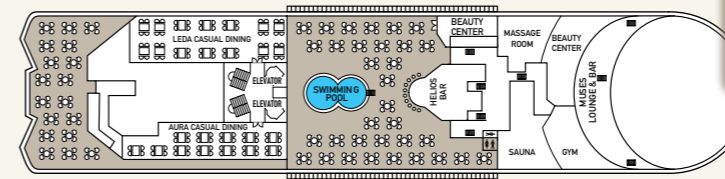

DECK 9 - HERA