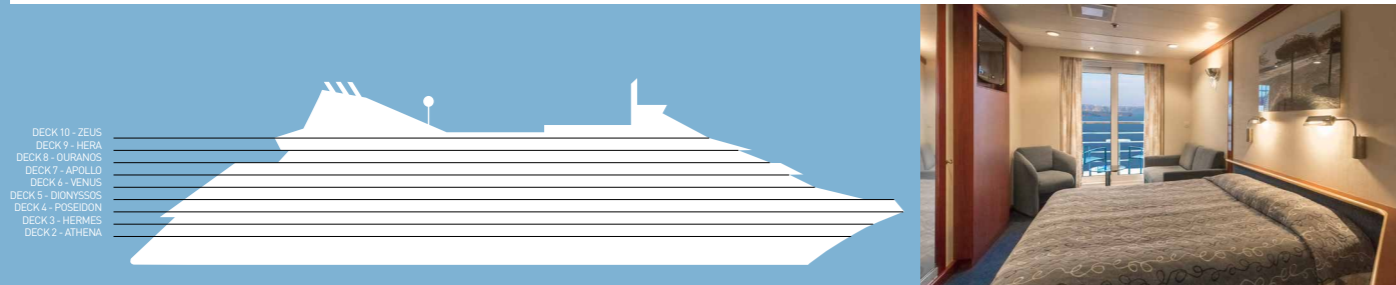

Celestyal Crystal

Suite

Deck Places to have a good meal

9 - HERA	Leda Casual Dining - Aura Casual Dining
8 - OURANOS	Amalthia Restaurant
5 - DIONYSSOS	Olympus Restaurant

Deck Places to have fun

10 - ZEUS	Horizons Lounge & Bar
9 - HERA	Helios Bar
8 - OURANOS	Muses Lounge & Bar - Casino - Eros Lounge & Bar
5 - DIONYSSOS	Thalassa Bar

Deck Places to treat yourself

9 - HERA	Beauty Center - Gym - Sauna - Swimming Pool
8 - OURANOS	Conference Area - Kids Corner - Library Stand
5 - DIONYSSOS	Photo Shop - Duty Free & Value Shop - Agora - Shore Excursions - Reception - Jacuzzi
4 - POSEIDON	Medical Center

Category	Deck	Description	Number of cabins	
Inside Cabins				
IB	3-HERMES / 4-POSEIDON / 5-DIONYSSOS	2 lower beds, 3rd/4th berth, bathroom with shower	36	
ID	5-DIONYSSOS / 6-VENUS / 7-APOLLO	2 lower beds, 3rd/4th berth, bathroom with shower	104	
IF	6-VENUS / 7-APOLLO	2 lower beds, bathroom with shower	23	
Outside Cabins				
XA	2-ATHENA	2 lower beds, 3rd/4th berth, bathroom with shower	17	
XBO	6-VENUS	2 lower beds, 3rd/4th berth, bathroom with shower (obstructed view)	42	
XB	3-HERMES / 5-DIONYSSOS	2 lower beds, bathroom with shower	29	
XD	3-HERMES / 4-POSEIDON	2 lower beds, 3rd/4th berth, 1 sofa bed, bathroom with shower	126	
XF	7-APOLLO	2 lower beds, 1 sofa bed, bathroom with shower	40	
Suites				
SBJ	Junior Balcony Suite	6-VENUS / 7-APOLLO	2 lower beds, 1 sofa bed, bathroom with shower (balcony)	43
S	Suite	6-VENUS	2 lower beds, 1 sofa bed, bathroom with shower	6
SB	Balcony Suite	7-APOLLO	2 lower beds, 1 sofa bed, bathroom with shower (balcony)	8
SG	Grand Suite	6-VENUS	2 lower beds, 1 sofa bed, bathroom with bathtub and shower (large balcony with private whirlpool bath)	2

SHIP SPECIFICATIONS	
Tonnage	25.611
Length	162 m
Breadth	25,6 m
Draught	6,10 m
Cruising Speed	18 knots
Passenger Decks	9
Elevators	4
Stabilizers	YES
Electric Current	110 - 220V C
Classification Society	DNV

CABIN ACCOMMODATIONS	
Total Outside Cabins	313
Out of which Balcony Suites	53
Total Inside Cabins	163
Total Cabins	476

CREW	
Crew Members	406
Nationality of Officers	Hellenic & Int.
Nationality of Crew	European & Int.

CABIN AMENITIES
All cabins are equipped with shower, WC, air condition, telephone, hair dryer, safety deposit box and TV. All Suites have refrigerated mini bar.

Deck plans and cabin layouts are given purely as a guide. Size and layout may vary within the same category.

SYMBOL LEGEND

- none 2 lower beds
- 1 lower bed + 1 upper bed
- ▲ 2 lower beds + 1 upper bed
- 2 lower beds + 2 upper beds
- ★ 2 lower beds + sofa
- ★ 2 lower beds + 2 upper beds + sofa
- Suitable for wheelchairs
- Connected Cabins
- Cabins with bathtub
- Cabins with portholes
- Cabins with obstructed view

DECK 10 - ZEUS

DECK 9 - HERA