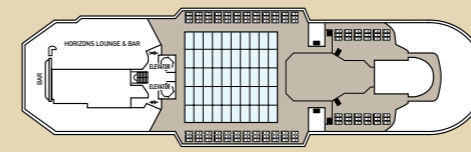

Celestyal Crystal

Deck Places to have a good meal

9 - HERA	Leda Casual Dining - Aura Casual Dining
8 - OURANOS	Amalthia Restaurant
5 - DIONYSSOS	Olympus Restaurant

Deck Places to have fun

10 - ZEUS	Horizons Lounge & Bar
9 - HERA	Helios Bar
8 - OURANOS	Muses Lounge & Bar - Casino - Eros Lounge & Bar
5 - DIONYSSOS	Thalassa Bar

Deck Places to treat yourself

9 - HERA	Beauty Center - Gym - Sauna - Swimming Pool
8 - OURANOS	Conference Area - Kids Corner - Library Stand
5 - DIONYSSOS	Photo Shop - Duty Free & Value Shop - Agora - Shore Excursions - Reception - Jacuzzi
4 - POSEIDON	Medical Center

Category	Deck	Description	Number of cabins	
Inside Cabins				
IB	3-HERMES / 4-POSEIDON / 5-DIONYSSOS	2 lower beds, 3rd/4th berth, bathroom with shower	36	
ID	5-DIONYSSOS / 6-VENUS / 7-APOLLO	2 lower beds, 3rd/4th berth, bathroom with shower	104	
IF	6-VENUS / 7-APOLLO	2 lower beds, bathroom with shower	23	
Outside Cabins				
XA	2-ATHENA	2 lower beds, 3rd/4th berth, bathroom with shower	17	
XBO	6-VENUS	2 lower beds, 3rd/4th berth, bathroom with shower (obstructed view)	42	
XB	3-HERMES / 5-DIONYSSOS	2 lower beds, bathroom with shower	29	
XD	3-HERMES / 4-POSEIDON	2 lower beds, 3rd/4th berth, 1 sofa bed, bathroom with shower	126	
XF	7-APOLLO	2 lower beds, 1 sofa bed, bathroom with shower	40	
Suites				
SBJ	Junior Balcony Suite	6-VENUS / 7-APOLLO	2 lower beds, 1 sofa bed, bathroom with shower (balcony)	43
S	Suite	6-VENUS	2 lower beds, 1 sofa bed, bathroom with shower	6
SB	Balcony Suite	7-APOLLO	2 lower beds, 1 sofa bed, bathroom with shower (balcony)	8
SG	Grand Suite	6-VENUS	2 lower beds, 1 sofa bed, bathroom with bathtub and shower (large balcony with private whirlpool bath)	2