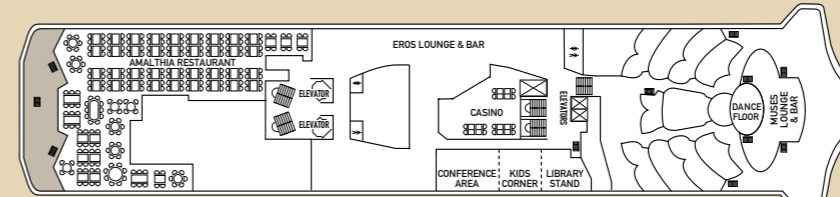

DECK 8 - OURANOS