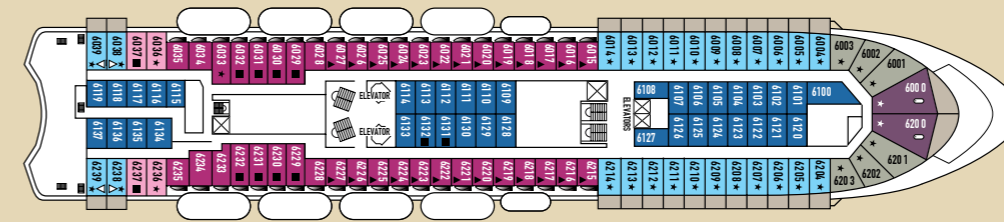

DECK 6 - VENUS