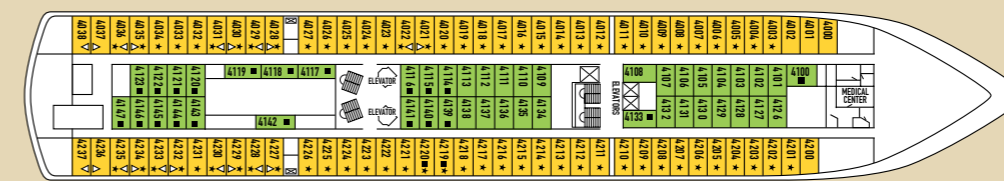

DECK 4 - POSEIDON