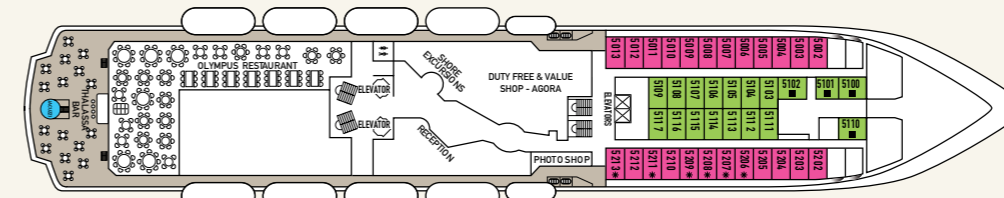

DECK 5 - DIONYSSOS