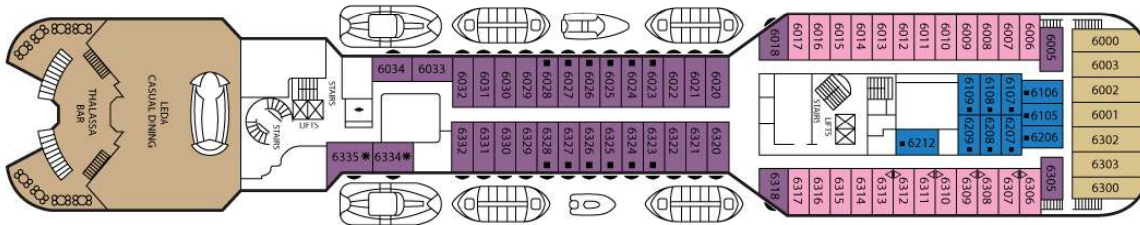

Celestyal Nefeli deck plan

www.cruise.gr

Ouranos Deck 8

Symbol Legend

- none 2 lower beds
- 2 lower beds + 2 upper beds
- ★ 2 lower beds + sofa
- ▲★ 2 lower beds + sofa (2pax)
- * Suitable for wheelchairs
- ◊ Connected Cabins
- ◀ Cabins with portholes
- ▶ Cabins with obstructed view

Apollo Deck 7

| CABIN CATEGORY | |
|----------------|---------------------------------|
| IE | Interior Stateroom |
| XFO | Exterior Stateroom (obstructed) |
| XF | Exterior Stateroom |
| SJO | Junior Suite (obstructed view) |
| SJ | Junior Suite |
| S | Suite |
| SB | Balcony Suite |

Venus Deck 6

Dionyssos Deck 5

Poseidon Deck 4

| CABIN CATEGORY | |
|----------------|--------------------|
| IA | Interior Stateroom |
| ID | Interior Stateroom |
| XA | Exterior Stateroom |
| XD | Exterior Stateroom |