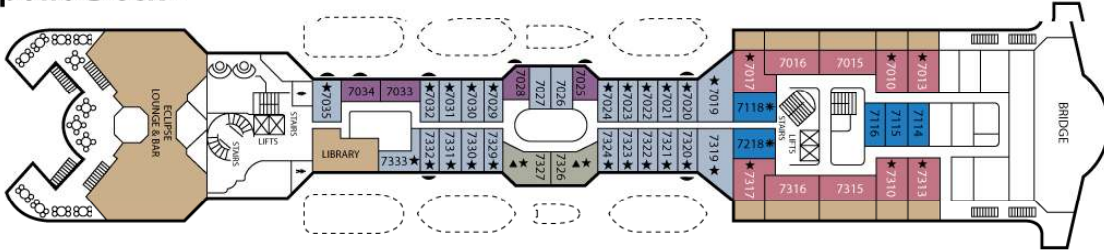

Celestyal Nefeli deck plan

www.cruise.gr

Ouranos Deck 8

Symbol Legend

- none 2 lower beds
- 2 lower beds + 2 upper beds
- ★ 2 lower beds + sofa
- ▲★ 2 lower beds + sofa (2pax)
- * Suitable for wheelchairs
- ◊ Connected Cabins
- ◀ Cabins with portholes
- ▶ Cabins with obstructed view

Apollo Deck 7

| CABIN CATEGORY | |
|----------------|---------------------------------|
| IE | Interior Stateroom |
| XFO | Exterior Stateroom (obstructed) |
| XF | Exterior Stateroom |
| SJO | Junior Suite (obstructed view) |
| SJ | Junior Suite |
| S | Suite |
| SB | Balcony Suite |

Venus Deck 6

Dionyssos Deck 5

Poseidon Deck 4

| CABIN CATEGORY | |
|----------------|--------------------|
| IA | Interior Stateroom |
| ID | Interior Stateroom |
| XA | Exterior Stateroom |
| XD | Exterior Stateroom |