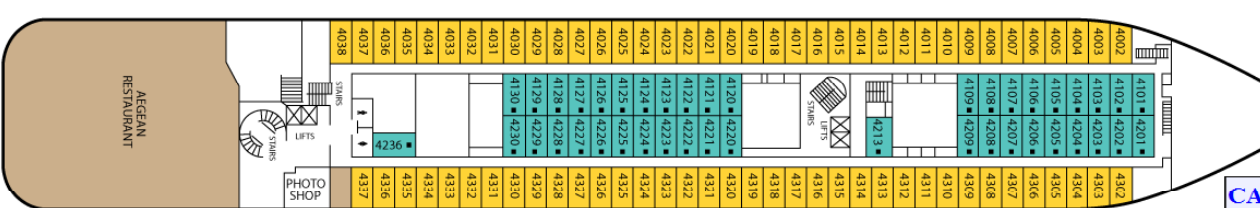

Celestyal Nefeli deck plan

www.cruise.gr

Ouranos Deck 8

Symbol Legend

- none 2 lower beds
- 2 lower beds + 2 upper beds
- ★ 2 lower beds + sofa
- ▲★ 2 lower beds + sofa (2pax)
- * Suitable for wheelchairs
- ◊ Connected Cabins
- ◀ Cabins with portholes
- ▶ Cabins with obstructed view

Apollo Deck 7

| CABIN CATEGORY | |
|----------------|---------------------------------|
| IE | Interior Stateroom |
| XFO | Exterior Stateroom (obstructed) |
| XF | Exterior Stateroom |
| SJO | Junior Suite (obstructed view) |
| SJ | Junior Suite |
| S | Suite |
| SB | Balcony Suite |

Venus Deck 6

Dionyssos Deck 5

Poseidon Deck 4

| CABIN CATEGORY | |
|----------------|--------------------|
| IA | Interior Stateroom |
| ID | Interior Stateroom |
| XA | Exterior Stateroom |
| XD | Exterior Stateroom |