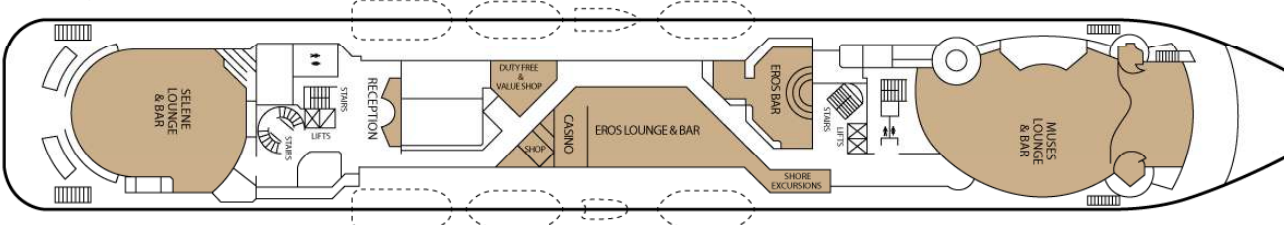

Celestyal Nefeli deck plan

www.cruise.gr

Ouranos Deck 8

Symbol Legend

- none 2 lower beds
- 2 lower beds + 2 upper beds
- ★ 2 lower beds + sofa
- ▲★ 2 lower beds + sofa (2pax)
- * Suitable for wheelchairs
- ◊ Connected Cabins
- ◀ Cabins with portholes
- ▶ Cabins with obstructed view

Apollo Deck 7

| CABIN CATEGORY | |
|----------------|---------------------------------|
| IE | Interior Stateroom |
| XFO | Exterior Stateroom (obstructed) |
| XF | Exterior Stateroom |
| SJO | Junior Suite (obstructed view) |
| SJ | Junior Suite |
| S | Suite |
| SB | Balcony Suite |

Venus Deck 6

Dionyssos Deck 5

Poseidon Deck 4

| CABIN CATEGORY | |
|----------------|--------------------|
| IA | Interior Stateroom |
| ID | Interior Stateroom |
| XA | Exterior Stateroom |
| XD | Exterior Stateroom |