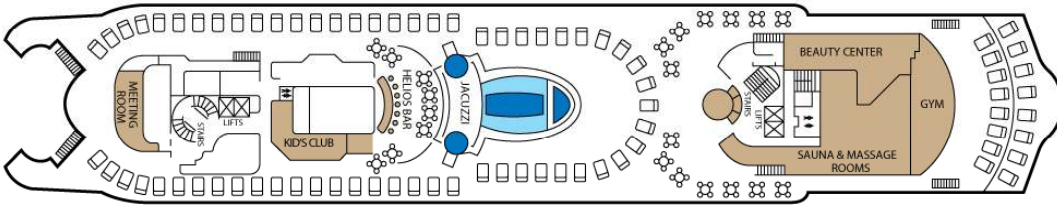

Celestyal Nefeli deck plan

www.cruise.gr

Ouranos Deck 8

Symbol Legend

- none 2 lower beds
- 2 lower beds + 2 upper beds
- ★ 2 lower beds + sofa
- ▲★ 2 lower beds + sofa (2pax)
- * Suitable for wheelchairs
- ◊ Connected Cabins
- ◀ Cabins with portholes
- ▶ Cabins with obstructed view

Apollo Deck 7

| CABIN CATEGORY | |
|----------------|---------------------------------|
| IE | Interior Stateroom |
| XFO | Exterior Stateroom (obstructed) |
| XF | Exterior Stateroom |
| SJO | Junior Suite (obstructed view) |
| SJ | Junior Suite |
| S | Suite |
| SB | Balcony Suite |

Venus Deck 6

Dionyssos Deck 5

Poseidon Deck 4

| CABIN CATEGORY | |
|----------------|--------------------|
| IA | Interior Stateroom |
| ID | Interior Stateroom |
| XA | Exterior Stateroom |
| XD | Exterior Stateroom |