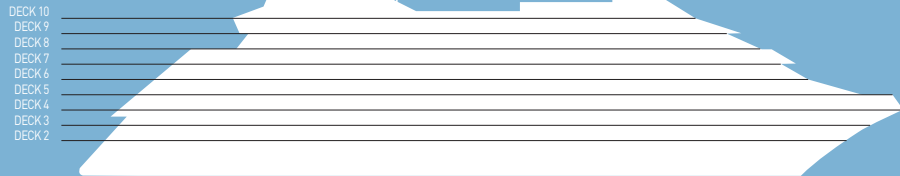

Celestyal Crystal

Deck	Places to have a good meal	Places to have fun	Places to treat yourself
9	Leda Casual Dining - Aura Casual Dining	Horizons Lounge & Bar	Beauty Center - Gym - Sauna - Swimming Pool
8	Amalthia Restaurant	Helios Bar	Conference Area - Kids Corner - Library Stand
5	Olympus Restaurant	Muses Lounge & Bar - Casino - Eros Lounge & Bar	Photo Shop - Duty Free & Value Shop - Agora - Shore Excursions - Reception - Jacuzzi
		Thalassa Bar	Medical Center

Category	Deck	Description	Number of cabins
Inside Cabins			
IA	3	2 lower beds, 3rd/4th berth, bathroom with shower	31
IB	4 / 5	2 lower beds, 3rd/4th berth, bathroom with shower	64
IC	6 / 7	2 lower beds, 3rd/4th berth, bathroom with shower	68
Outside Cabins			
XA	2	2 lower beds, 3rd/4th berth, bathroom with shower	21
XBO	6	2 lower beds, 3rd/4th berth, bathroom with shower (obstructed view)	38
XB	3 / 5 / 6	2 lower beds, bathroom with shower	33
XC	3 / 4	2 lower beds, 3rd/4th berth, 1 sofa bed, bathroom with shower	126
XD	6 / 7	2 lower beds, 3rd/4th berth, 1 sofa bed, bathroom with shower	40
Suites			
SBJ Junior Balcony Suite	6 / 7	2 lower beds, 1 sofa bed, bathroom with shower (balcony)	43
S Suite	6	2 lower beds, 1 sofa bed, bathroom with shower	6
SB Balcony Suite	7	2 lower beds, 1 sofa bed, bathroom with shower (balcony)	8
SG Grand Suite	6	2 lower beds, 1 sofa bed, bathroom with bathtub and shower (large balcony with private whirlpool bath)	2

SHIP SPECIFICATIONS
Tonnage 25.611
Length 162 m
Breadth 25,6 m
Draught 6,10 m
Cruising Speed 17 knots
Passenger Decks 9
Elevators 4
Stabilizers YES
Electric Current 110 - 220V C
Classification Society DNV GL

CABIN ACCOMMODATIONS
Total Outside Cabins 313
Out of which Balcony Suites 53
Total Inside Cabins 163
Total Cabins 480