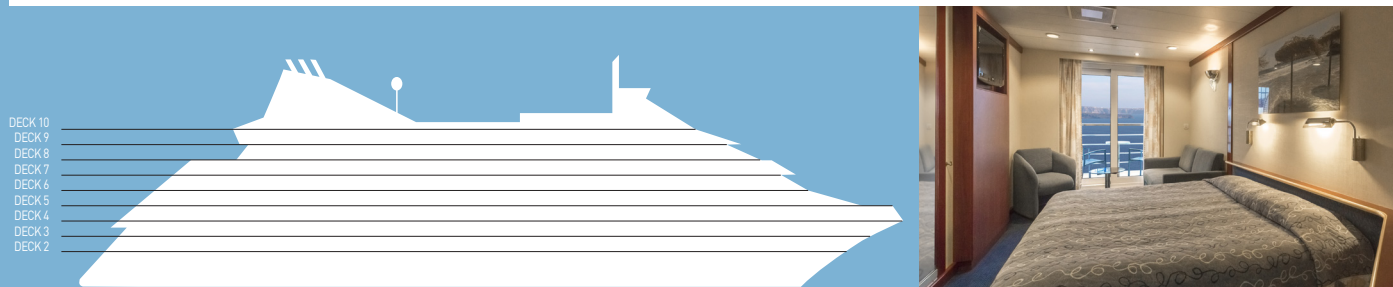

Celestyal Crystal

Suite