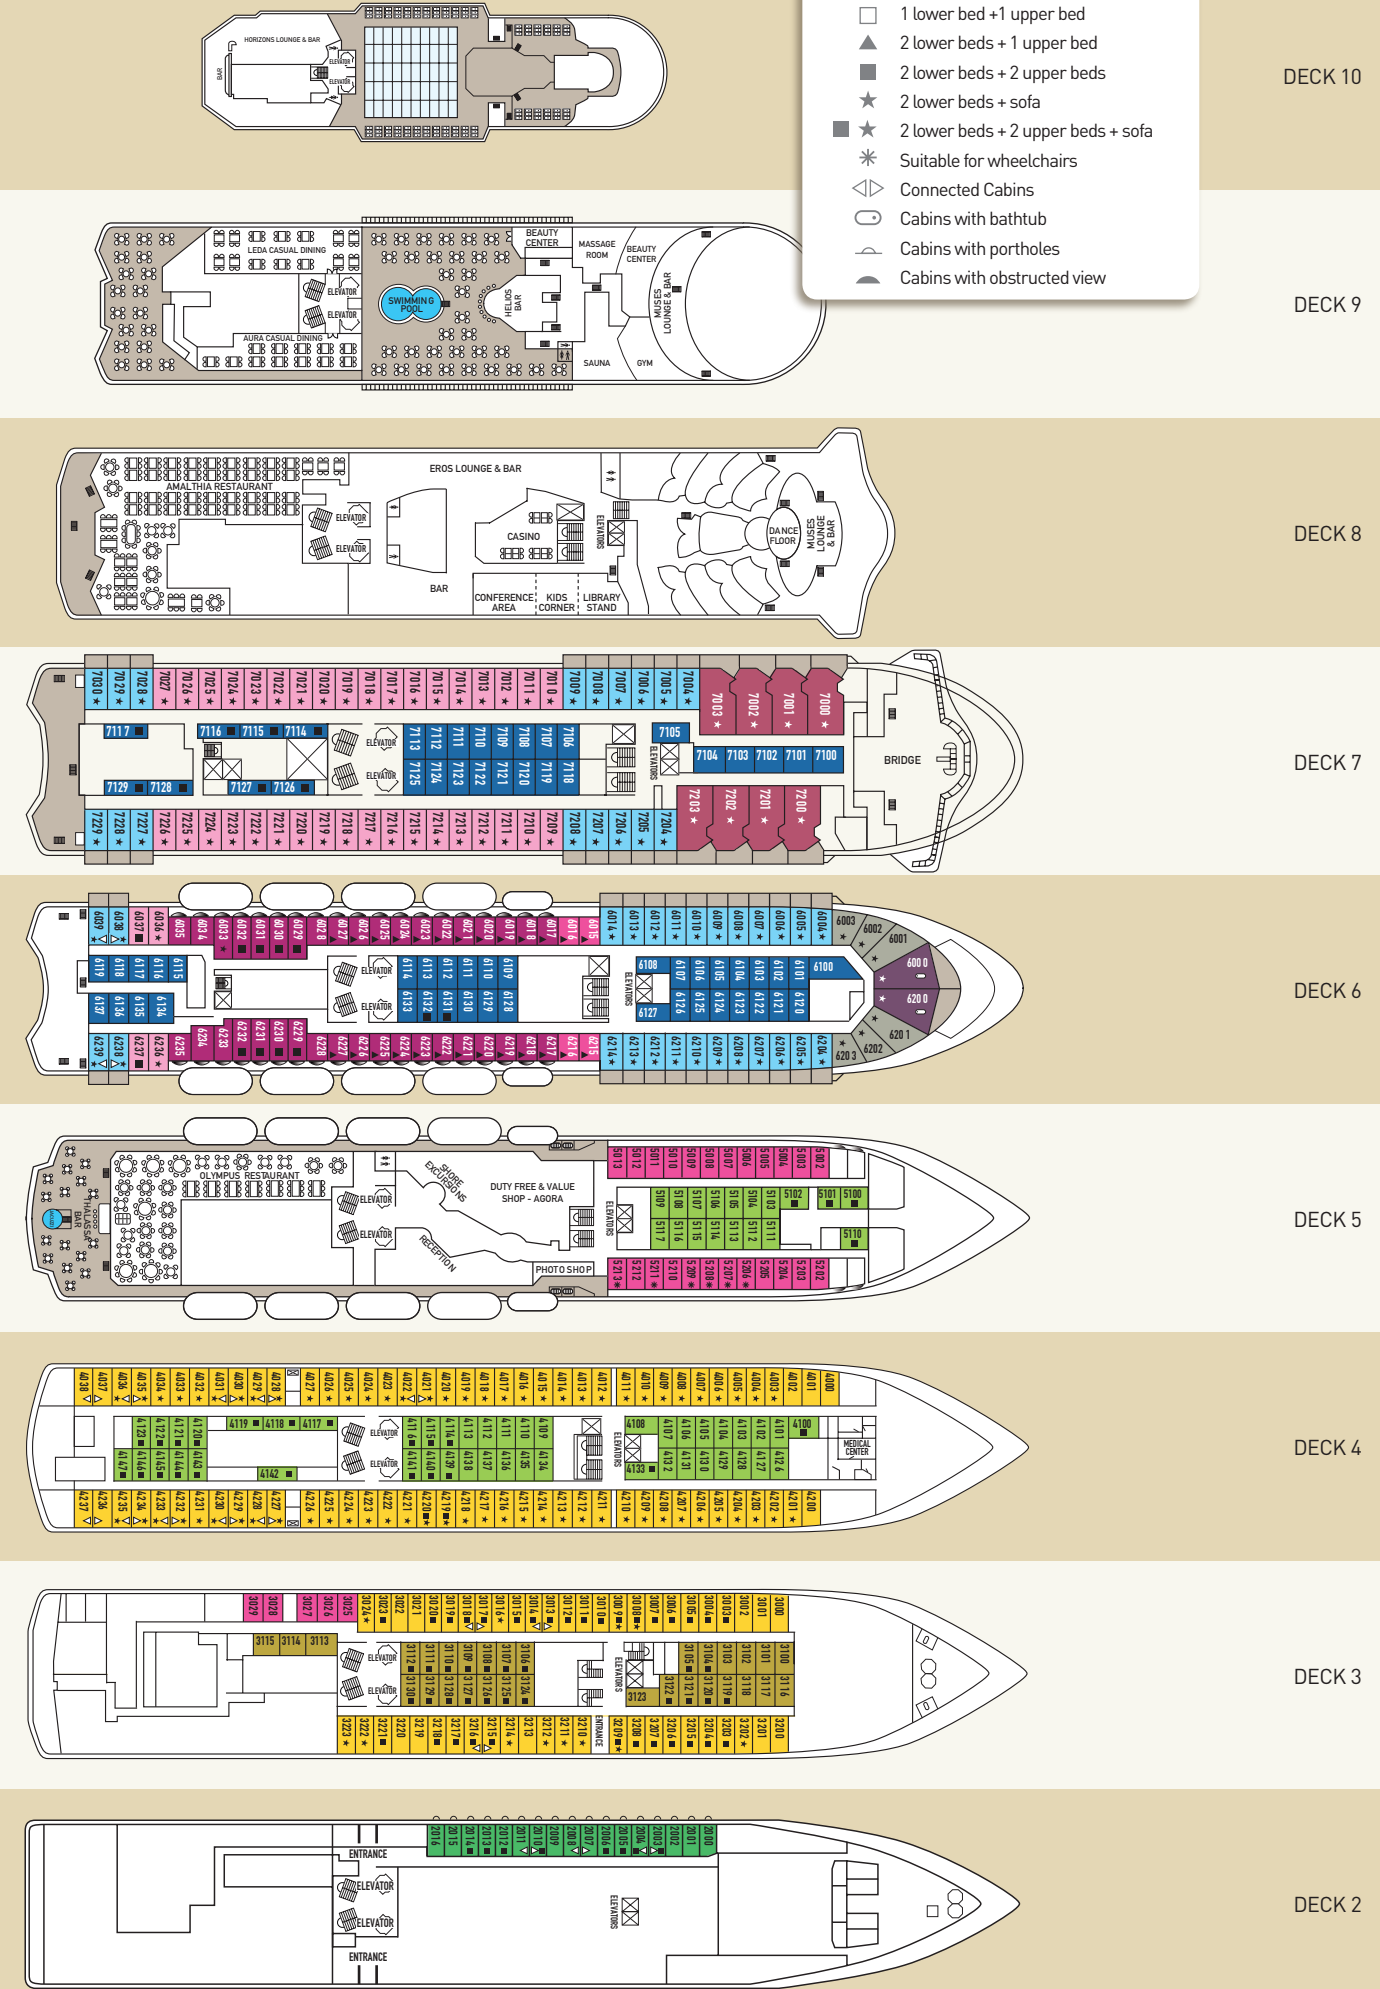

Category	Deck	Description	Number of cabins
Inside Cabins			
IA	3	2 lower beds, 3rd/4th berth, bathroom with shower	31
IB	4 / 5	2 lower beds, 3rd/4th berth, bathroom with shower	64
IC	6 / 7	2 lower beds, 3rd/4th berth, bathroom with shower	68
Outside Cabins			
XA	2	2 lower beds, 3rd/4th berth, bathroom with shower	21
XBO	6	2 lower beds, 3rd/4th berth, bathroom with shower (obstructed view)	38
XB	3 / 5 / 6	2 lower beds, bathroom with shower	33
XC	3 / 4	2 lower beds, 3rd/4th berth, 1 sofa bed, bathroom with shower	126
XD	6 / 7	2 lower beds, 3rd/4th berth, 1 sofa bed, bathroom with shower	40
Suites			
SBJ Junior Balcony Suite	6 / 7	2 lower beds, 1 sofa bed, bathroom with shower (balcony)	43
S Suite	6	2 lower beds, 1 sofa bed, bathroom with shower	6
SB Balcony Suite	7	2 lower beds, 1 sofa bed, bathroom with shower (balcony)	8
SG Grand Suite	6	2 lower beds, 1 sofa bed, bathroom with bathtub and shower (large balcony with private whirlpool bath)	2

SHIP SPECIFICATIONS
 Tonnage 25.611
 Length 162 m
 Breadth 25,6 m
 Draught 6,10 m
 Cruising Speed 17 knots
 Passenger Decks 9
 Elevators 4
 Stabilizers YES
 Electric Current 110 - 220V C
 Classification Society DNV GL

CABIN ACCOMMODATIONS
 Total Outside Cabins 313
 Out of which Balcony Suites 53
 Total Inside Cabins 163
 Total Cabins 480

CREW
 Crew Members 406
 Nationality of Officers Hellenic & Int.
 Nationality of Crew European & Int.

Deck plans and cabin layouts are given purely as a guide. Size and layout may vary within the same category.