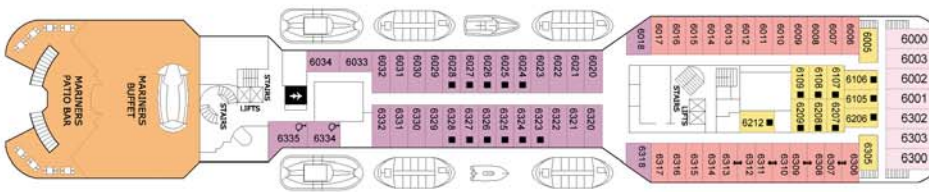

VISION STAR – Deck plan

Deck 8

Deck 7

Symbol Legend

- ↔ Connecting Cabins
- ⊠ Lift
- ⊕ Convertible
- ⊗ Obstructed View
- Quadruple

Deck 6

Deck 5

Deck 4

Deck 3

Deck 2

- BS
- SA
- SB
- SC
- TA
- TB
- TC
- A
- B
- SDA
- DA
- D
- F