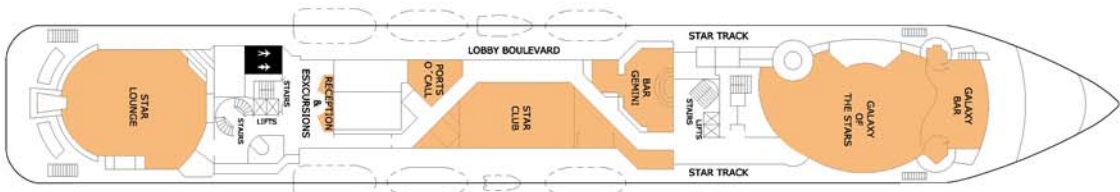

VISION STAR – Deck plan

Deck 8

Deck 7

Symbol Legend

- ↔ Connecting Cabins
- ⊠ Lift
- ⊕ Convertible
- ⊗ Obstructed View
- Quadruple

Deck 6

Deck 5

Deck 4

Deck 3

Deck 2

- BS
- SA
- SB
- SC
- TA
- TB
- TC
- A
- B
- SDA
- DA
- D
- F