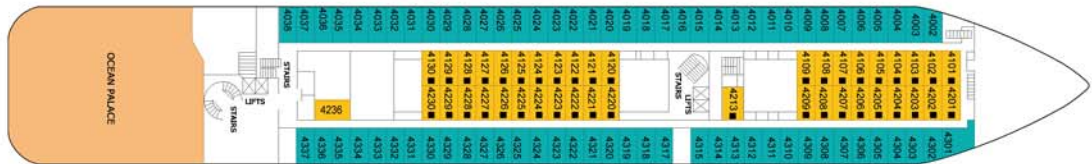

VISION STAR – Deck plan

Deck 8

Deck 7

Symbol Legend

- ↔ Connecting Cabins
- ⊠ Lift
- ⊕ Convertible
- ⊗ Obstructed View
- Quadruple

Deck 6

Deck 5

Deck 4

Deck 3

Deck 2

- BS
- SA
- SB
- SC
- TA
- TB
- TC
- A
- B
- SDA
- DA
- D
- F