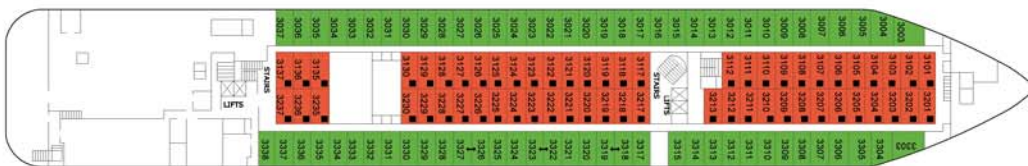

VISION STAR – Deck plan

Deck 8

Deck 7

Symbol Legend

- ↔ Connecting Cabins
- ⊠ Lift
- ⊕ Convertible
- ⊗ Obstructed View
- Quadruple

Deck 6

Deck 5

Deck 4

Deck 3

Deck 2

- BS
- SA
- SB
- SC
- TA
- TB
- TC
- A
- B
- SDA
- DA
- D
- F