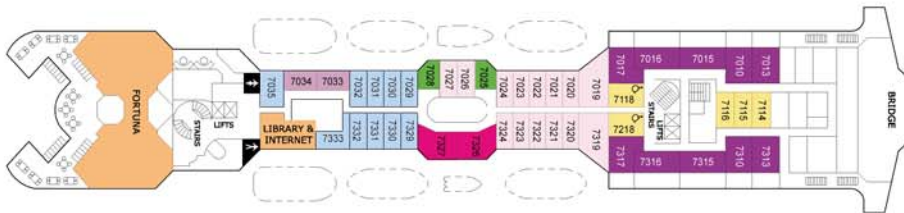

VISION STAR – Deck plan

Deck 8

Deck 7

Symbol Legend

- ↔ Connecting Cabins
- ⊠ Lift
- ⊕ Convertible
- ⊗ Obstructed View
- Quadruple

Deck 6

Deck 5

Deck 4

Deck 3

Deck 2

- BS
- SA
- SB
- SC
- TA
- TB
- TC
- A
- B
- SDA
- DA
- D
- F