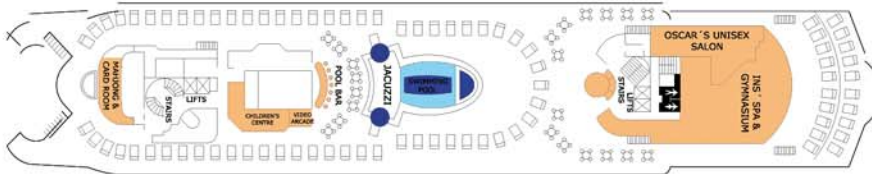

VISION STAR – Deck plan

Deck 8

Deck 7

Symbol Legend

- ↔ Connecting Cabins
- ⊠ Lift
- ⊕ Convertible
- ⊗ Obstructed View
- Quadruple

Deck 6

Deck 5

Deck 4

Deck 3

Deck 2

- BS
- SA
- SB
- SC
- TA
- TB
- TC
- A
- B
- SDA
- DA
- D
- F